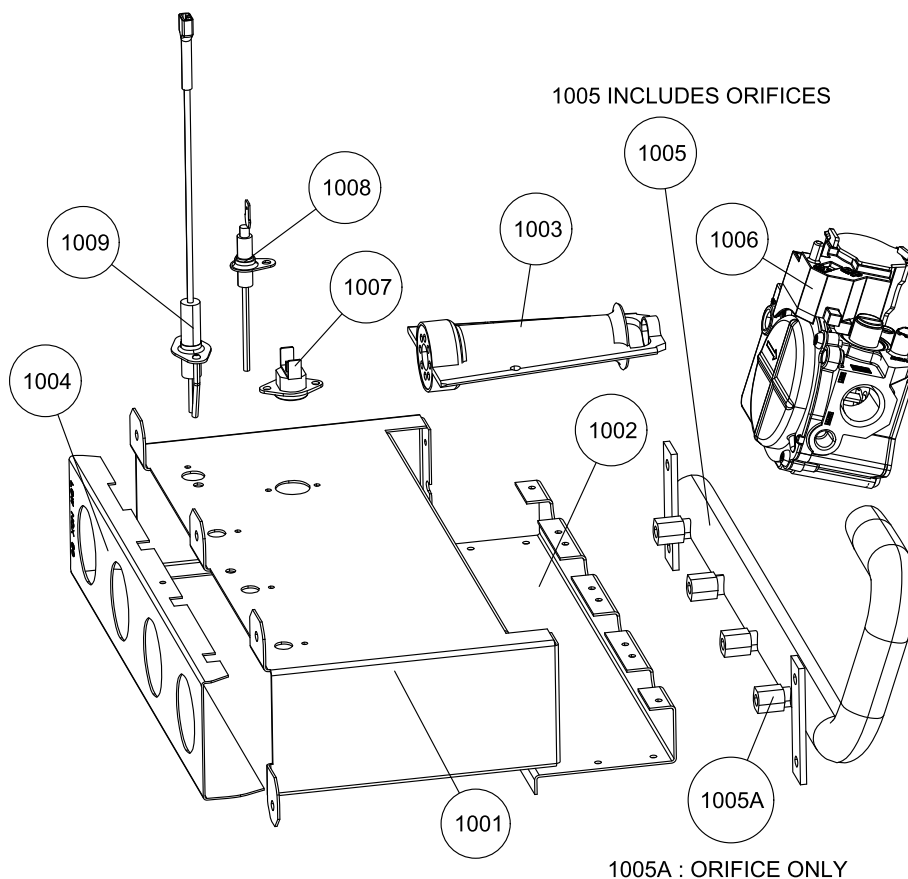

Section : BURNER ASSEMBLY

Section	Callout	Replacement Part #	Description	Original Part #	PCG4A36 0753X4	PCG4A36 1003X4	PCG4A42 1003X4	PCG4B48 1003X4	PCG4B48 1253X4
5B	NS	S1-37327943001	KIT,BURNER ALIGNMENT BRKT	S1-37327943001	1	2	2	1	2
5B	1001	S1-07339370001	BOX,BURNER	S1-07339370001	1	1	1	1	1
5B	1002	S1-07339394001	SUPPORT,BURNER	S1-07339394001	1	1	1	1	1
5B	1003	S1-02922473000	BURNER,GAS,MAIN,1 TUBE	S1-02922473000	3	4	4	3	4
5B	1004	S1-07339384001	RETAINER,LO-NOX	S1-07339384001	1	1	1	1	1
5B	1005	S1-02926836000	MANIFOLD,3 BURNER WITH ORIFICES,75K	S1-02926836000	1				
5B	1005	S1-02926837000	MANIFOLD,3 BURNER WITH ORIFICES,100K	S1-02926837000				1	
5B	1005	S1-02926838000	MANIFOLD,4 BURNER WITH ORIFICES,100K	S1-02926838000		1	1		
5B	1005	S1-02926839000	MANIFOLD,4 BURNER WITH ORIFICES,125K	S1-02926839000					1
5B	1006	S1-32544123000	KIT,VLV,GAS,WR SINGLE STAGE,J STYLE	S1-32544123000	1	1	1	1	1
5B	1007	S1-02541318000	SWITCH,LIMIT 250 MANUAL RESET	S1-02541318000	1	1	1	1	1
5B	1008	S1-02553193000	SENSOR,FLAME,90 DEGREE BEND	S1-02553193000	1	1	1	1	1
5B	1009	S1-02547172000	IGNITOR,SPARK	S1-02547172000	1	1	1	1	1