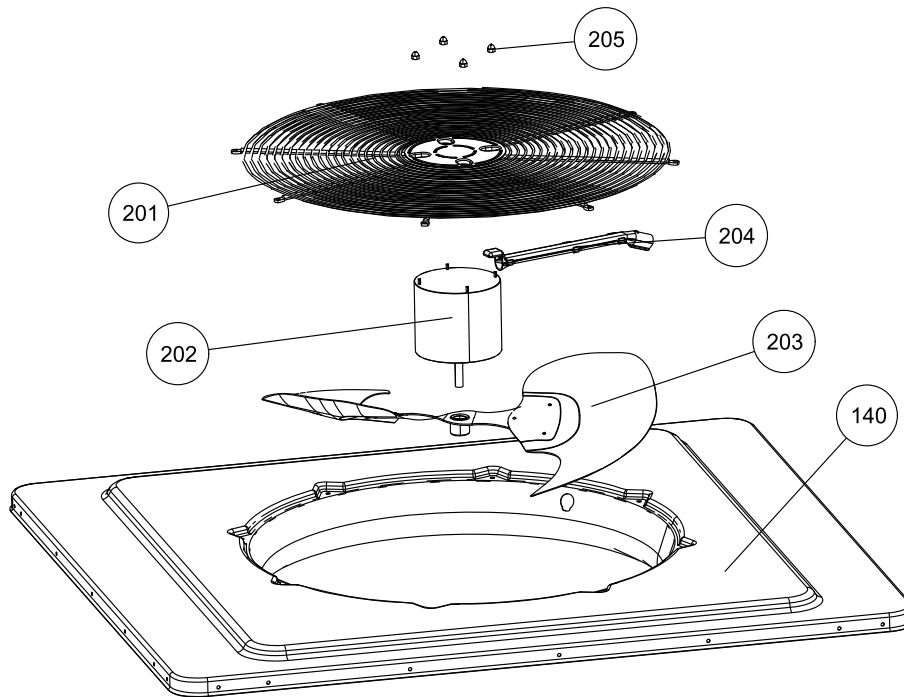

Section : ROOF ASSEM / OUTDOOR FAN AND MOTOR PARTS

Section	Callout	Replacement Part #	Description	Original Part #	PCG4A36 0753X4	PCG4A36 1003X4	PCG4A42 1003X4	PCG4B48 1003X4	PCG4B48 1253X4
6	140	S1-07339378001	PANEL, TOP, LARGE	S1-07339378001				1	1
6	140	S1-07339378002	PANEL, TOP, SMALL	S1-07339378002	1	1	1		
6	201	S1-02647770000	GUARD, FAN, BLACK, 24 INCH (C)	S1-02647770000	1	1	1		
6	201	S1-02647771000	GUARD, FAN, BLACK, 26 INCH (D)	S1-02647771000				1	1
6	202	S1-02442196000	MTR, COND, 1/3, 850/1, CWLE, 230-1-60	S1-02442196000	1	1	1	1	1
6	203	S1-02642434000	FAN, PROP, 24, CW, 3-28, 1/2 INCH BORE (TEXT)	S1-02642434000	1	1	1		
6	203	S1-02647782000	FAN, PROP, 26 INCH, CW, 2-32, 1/2 INCH BORE	S1-02647782000				1	1
6	204	S1-02818869000	WIREWAY, C CABINET	S1-02818869000	1	1	1		
6	204	S1-02818870000	WIREWAY, D CABINET	S1-02818870000				1	1
6	205	S1-36390117700	NUT, ACORN KIT #8-32 UNC	S1-36390117700	4	4	4	4	4

Section	Callout	Replacement Part #	Description	Original Part #	PCG4B60 0653X4	PCG4B60 1003X4	PCG4B60 1253X4		
6	140	S1-07339378001	PANEL, TOP, LARGE	S1-07339378001	1	1	1		
6	201	S1-02647771000	GUARD, FAN, BLACK, 26 INCH (D)	S1-02647771000	1	1	1