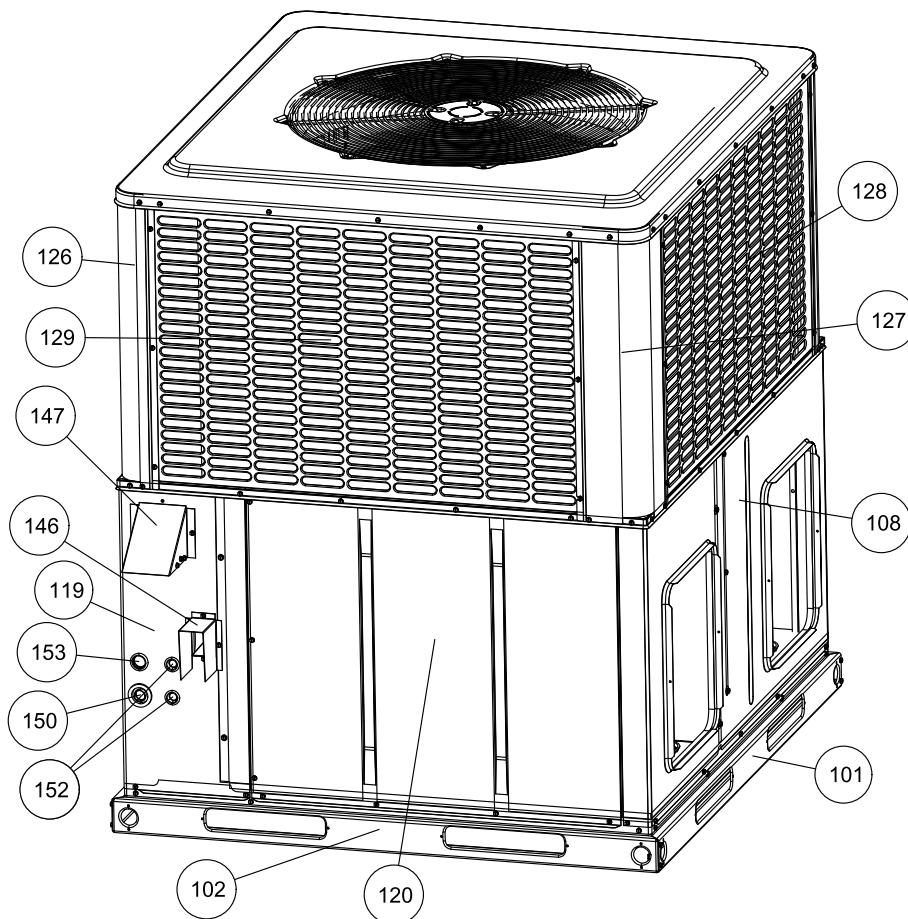

Section : SHEET METAL / CABINET PARTS- BACK

Section	Callout	Replacement Part #	Description	Original Part #	PCG4A36 0753X4	PCG4A36 1003X4	PCG4A42 1003X4	PCG4B48 1003X4	PCG4B48 1253X4
2B	101	S1-07327986001	BASE RAIL,FRONT & REAR	S1-07327986001	2	2	2	2	2
2B	102	S1-07327986002	BASE RAIL,SIDE,LARGE	S1-07327986002				2	2
2B	102	S1-07327986003	BASE RAIL,SIDE,SMALL	S1-07327986003	2	2	2		
2B	108	S1-37327989001	PANEL ASSEM,REAR DUCT,LARGE	S1-37327989001				1	1
2B	108	S1-37327989002	PANEL ASSEM,REAR DUCT,SMALL	S1-37327989002	1	1	1		
2B	119	S1-37347172001	PNL,ASSEM,UTILITY,GAS,RESPAK	S1-37347172001			1		1
2B	120	S1-37347174001	PNL,ASSEM,HEAT EXCH ACCESS,SM,RESPAK	S1-37347174001	1	1	1		
2B	120	S1-37347175001	PNL,ASSEM,HEAT EXCH ACCESS,LG,RESPAK	S1-37347175001				1	1
2B	126	S1-07346548001	POST,CORNER,RESPAK,16 IN,SMALL,CHAMP	S1-07346548001	2	2	2	2	2
2B	127	S1-07346541001	POST,CORNER,RESPAK,16 IN,LARGE,CHAMP	S1-07346541001	2	2	2	2	2
2B	128	S1-37346527001	GUARD,COIL,RESPAK,16 IN,FRONT&REAR,CHAMP	S1-37346527001	2	2	2	2	2
2B	129	S1-37346520001	GUARD,COIL,RESPAK,16 IN,LARGE SIDE,CHAMP	S1-37346520001				2	2
2B	129	S1-37346534001	GUARD,COIL,RESPAK,16 IN,SMALL SIDE,CHAMP	S1-37346534001	2	2	2		
2B	147	S1-36393686001	HOOD,RAIN,FLUE,SS,(VENT AIR OUTLET)	S1-36393686001	1	1	1	1	1