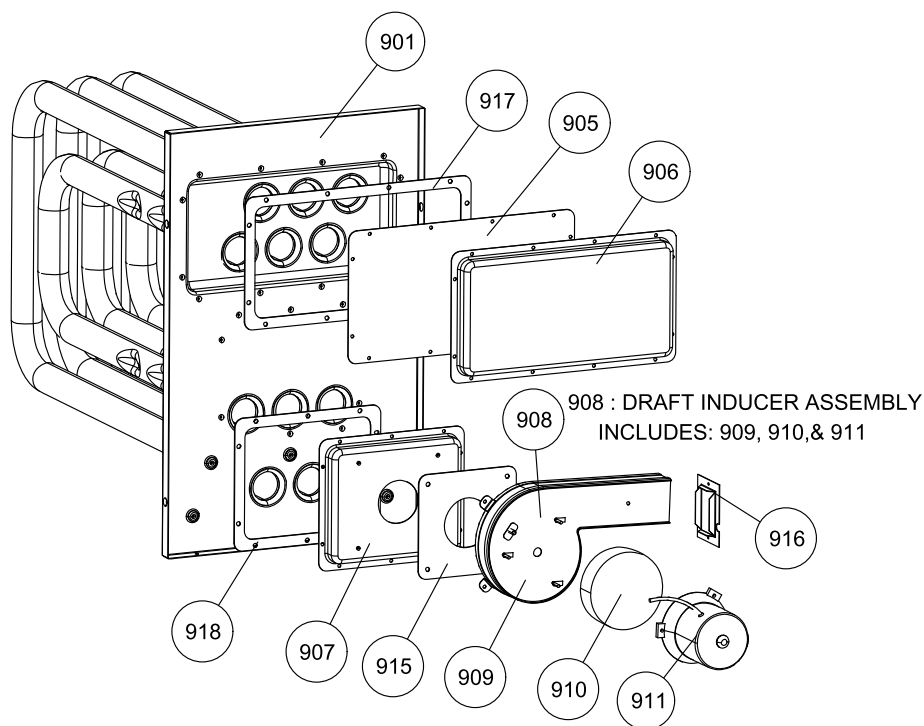

Section : HEAT EXCHANGER

Section	Callout	Replacement Part #	Description	Original Part #	PCG4A36 0753X4	PCG4A36 1003X4	PCG4A42 1003X4	PCG4B48 1003X4	PCG4B48 1253X4
5A	NS	S1-02635452000	LOW NOX BURNER SCREEN 8 X 8 MESH	S1-02635452000	3	4	4	3	4
5A	NS	S1-02811957001	TUBING,0.125 ID,CLEAR SILICONE (M10)	S1-02811957000	1	1	1	1	1
5A	NS	S1-07339387001	BRACKET,RESTRICTOR,FLUE,38	S1-07339387001					1
5A	NS	S1-07339387003	BRACKET,RESTRICTOR,FLUE,75	S1-07339387003				1	
5A	NS	S1-07339387004	BRACKET,RESTRICTOR,FLUE,83	S1-07339387004		1	1		
5A	NS	S1-07339387005	BRACKET,RESTRICTOR,FLUE,1.05	S1-07339387005	1				
5A	901	S1-37327997002	HEAT EXCHANGER,SMALL,3P3S	S1-37327997002	1				
5A	901	S1-37327997003	HEAT EXCHANGER,SMALL,4P3S	S1-37327997003		1	1		
5A	901	S1-37327997005	HEAT EXCHANGER,LARGE,3P3S	S1-37327997005				1	
5A	901	S1-37327997006	HEAT EXCHANGER,LARGE,4P3S	S1-37327997006					1
5A	905	S1-07339390001	PANEL,HEAT SHIELD	S1-07339390001	1	1	1	1	1
5A	906	S1-07339392002	PAN,COVER	S1-07339392002	1	1	1	1	1
5A	907	S1-07327987001	PAN,INDUCER	S1-07327987001	1	1	1	1	1
5A	908	S1-37327999001	BLW,DRAFT INDUCER ASSEMBLY	S1-37327999001	1	1	1	1	1