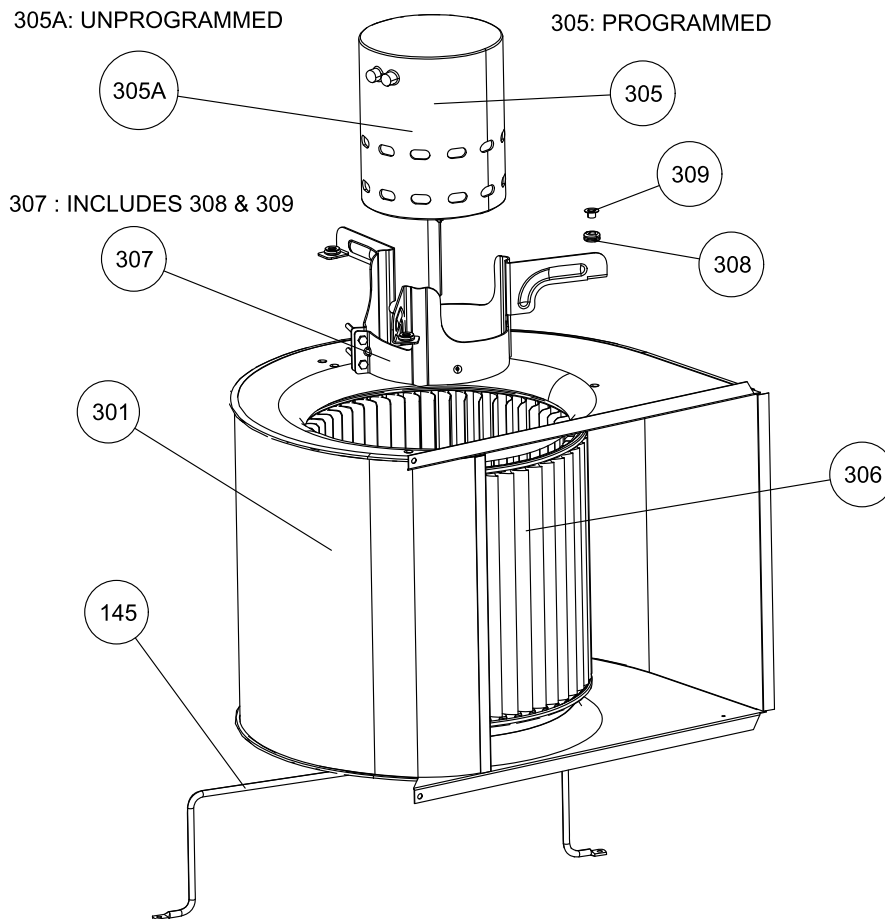

Section : INDOOR BLOWER PARTS

Section	Callout	Replacement Part #	Description	Original Part #	PCG4A36 0753X4	PCG4A36 1003X4	PCG4A42 1003X4	PCG4B48 1003X4	PCG4B48 1253X4
4	145	S1-02647774000	SUPPORT,BLOWER,10 INCH HOUSING	S1-02647774000	1	1	1	1	1
4	301	S1-37347155001	HOUSING,BLOWER,11-10	S1-37347155001	1	1	1	1	1
4	305	S1-32436221005	MTR,BLW,PRGRM,1/2,230V,ECM,BROAD OCEAN	S1-32436221005	1				
4	305	S1-32436222003	MTR,BLW,PRGRM,3/4,230V,ECM,BROAD OCEAN	S1-32436222003		1			
4	305	S1-32436222005	MTR,BLW,PRGRM,3/4,230V,ECM,BROAD OCEAN	S1-32436222005			1		
4	305	S1-32436222007	MTR,BLW,PRGRM,3/4,230V,ECM,BROAD OCEAN	S1-32436222007				1	
4	305	S1-32436222008	MTR,BLW,PRGRM,3/4,230V,ECM,BROAD OCEAN	S1-32436222008					1
4	305A	S1-02436221000	MTR,BLW,UNPRGRM,1/2,230V,ECM,BROAD OCEAN	S1-02436221000	1				
4	305A	S1-02436222000	MTR,BLW,UNPRGRM,3/4,230V,ECM,BROAD OCEAN	S1-02436222000		1	1	1	1
4	306	S1-02647767000	WHL,BLW,11 X 10,CCW,1/2 INCH BORE	S1-02647767000	1	1	1	1	1
4	307	S1-37319831002	MOUNT,MOTOR KIT	S1-37319831002	1	1	1	1	1
4	308	S1-02814740000	GROMMET,NEOPRENE,5/8D X 0.281 MTG	S1-02814740000	3	3	3	3	3
4	309	S1-02320541000	FERRULE	S1-02320541000	3	3	3	3	3