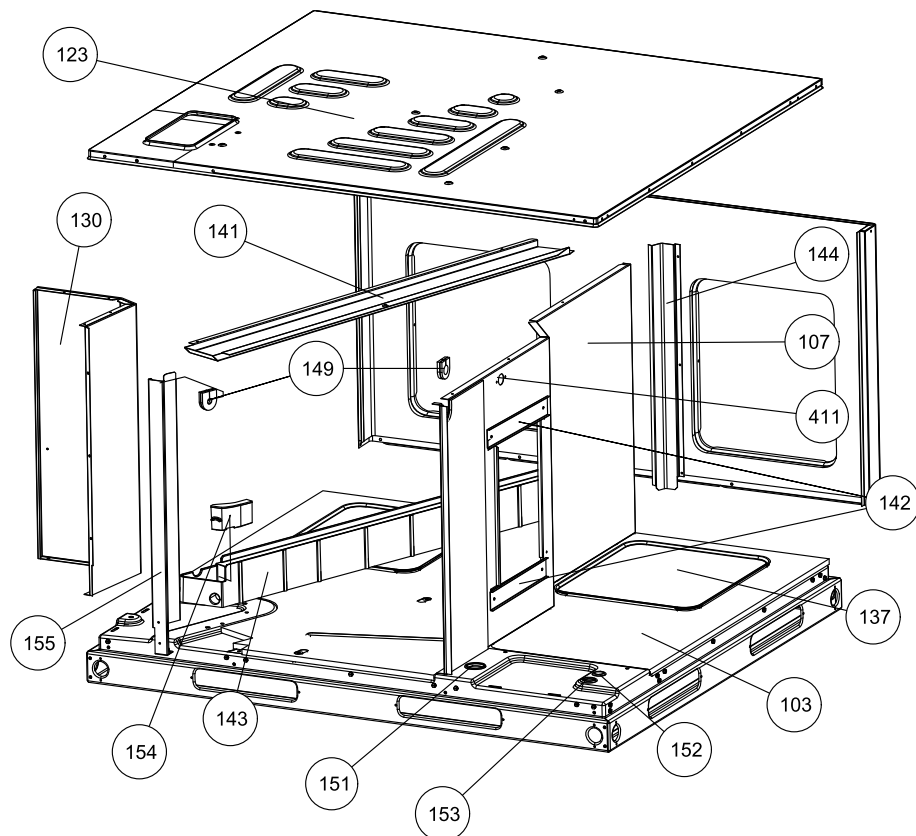

Section : SHEET METAL / INTERIOR PANELS

Section	Callout	Replacement Part #	Description	Original Part #	PCG4A36 0753X4	PCG4A36 1003X4	PCG4A42 1003X4	PCG4B48 1003X4	PCG4B48 1253X4
2A	NS	S1-07349008001	SHIELD,BURNER	S1-07349008001	1	1	1	1	1
2A	NS	S1-02647812000	FILTER,AIR,CLEANABLE,ALUM, 10 X 20 X 1	S1-02647812000	2	2	2	3	3
2A	NS	S1-1FF0601	KIT,FILTER FRAME,SFP	S1-1FF0601	1	1	1		
2A	NS	S1-1FF0602	KIT,FILTER FRAME,LFP	S1-1FF0602				1	1
2A	103	S1-37327988001	BASE PAN ASSEM,LARGE	S1-37327988001				1	1
2A	103	S1-37327988002	BASE PAN ASSEM,SMALL	S1-37327988002	1	1	1		
2A	107	S1-37347186001	DECK,BLOWER,LG 10,RESPAK	S1-37347186001				1	1
2A	107	S1-37347187001	DECK,BLOWER,SM 10,RESPAK	S1-37347187001	1	1	1		
2A	123	S1-37347176001	PNL,ASSEM,MID PAN,SM,RESPAK	S1-37347176001	1	1	1		
2A	123	S1-37347177001	PNL,ASSEM,MID PAN,LG,RESPAK	S1-37347177001				1	1
2A	130	S1-37347178001	PNL,ASSEM,COMPRESSOR BARRIER,RESPAK	S1-37347178001	1	1	1	1	1
2A	137	S1-37327995001	PANEL ASSEM,DUCT COVER,10X16	S1-37327995001	2	2	2		
2A	137	S1-37327995002	PANEL ASSEM,DUCT COVER,14X16	S1-37327995002				2	2
2A	141	S1-07339388001	PANEL,COIL BLOCKOFF,LARGE	S1-07339388001				1	1