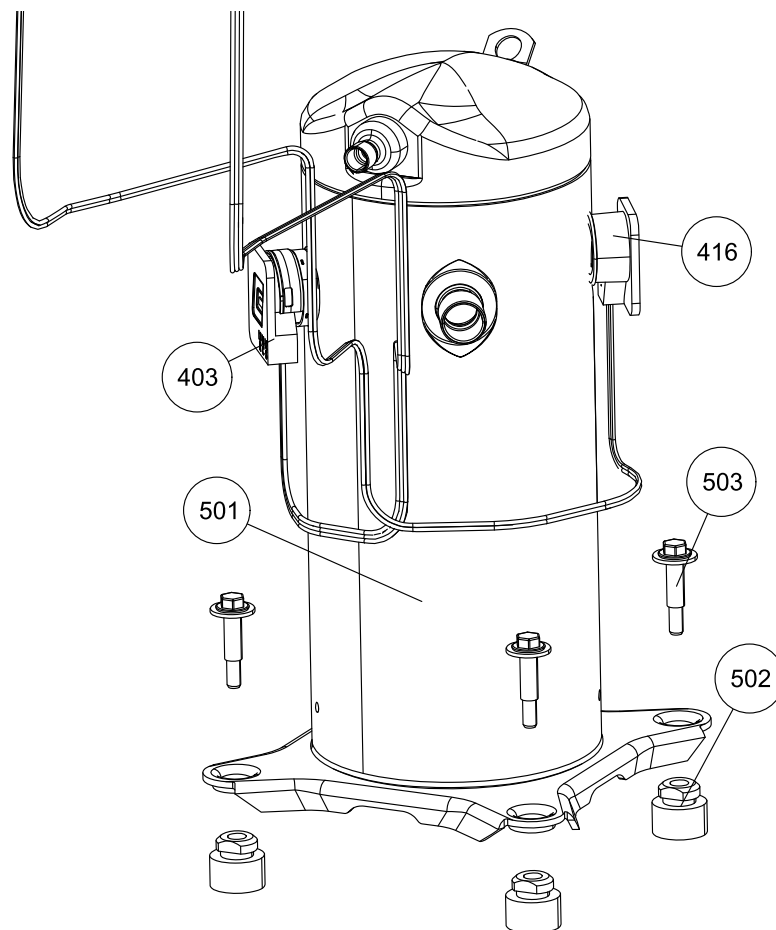

Section : COMPRESSOR

Section	Callout	Replacement Part #	Description	Original Part #	PCG4A36 0753X4	PCG4A36 1003X4	PCG4A42 1003X4	PCG4B48 1003X4	PCG4B48 1253X4
12	403	S1-02552059000	HARNESS,COMPRESSOR,LG,3 PH	S1-02552059000	1	1	1	1	1
12	501	S1-01505251004	COMPR,SCROLL,208/230-3-60,R-410A,POE	S1-01505251004			1		
12	501	S1-01505252004	COMPR,SCROLL,208/230-3-60,R-410A,POE	S1-01505252004				1	1
12	501	S1-01505253004	COMPR,SCROLL,208/230-3-60,R-410A,POE	S1-01505253004	1	1			
12	502	S1-02809519000	ISOLATOR,COMPRESSOR	S1-02809519000	4	4	4	4	4

Section	Callout	Replacement Part #	Description	Original Part #	PCG4B60 0653X4	PCG4B60 1003X4	PCG4B60 1253X4		
12	403	S1-02552059000	HARNESS,COMPRESSOR,LG,3 PH	S1-02552059000	1	1	1		
12	501	S1-01505179004	COMPR,SCROLL,208/230-3-60,POE	S1-01505179004	1	1	1		
12	502	S1-02809519000	ISOLATOR,COMPRESSOR	S1-02809519000	4	4	4		

Suggested stocking items are shown with shaded item number.