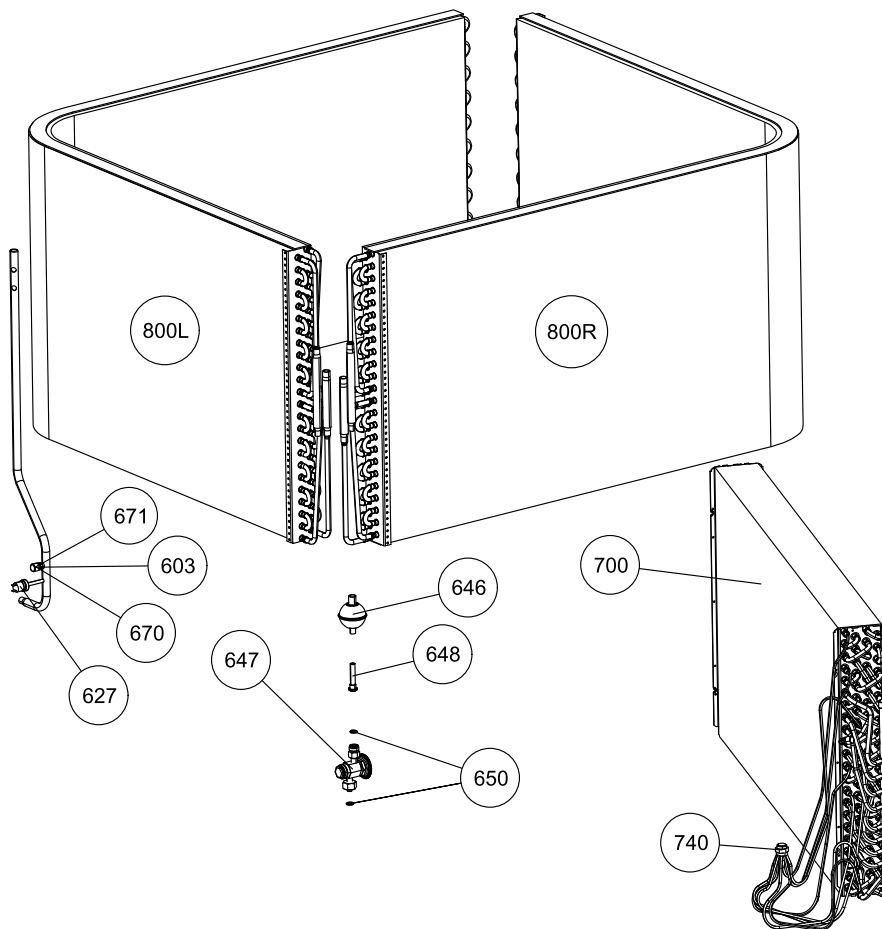

Section : REFRIGERATION SYSTEM

Section	Callout	Replacement Part #	Description	Original Part #	PCG4A36 0753X4	PCG4A36 1003X4	PCG4A42 1003X4	PCG4B48 1003X4	PCG4B48 1253X4
3	627	S1-02552057000	SWITCH,PRES,REFRIG,650/450 (O/C),PSIG	S1-02552057000	1	1	1	1	1
3	646	S1-400437	FILTER-DRIER,LIQUID 1/2 ODF,21 SQ IN	S1-400437	1	1	1	1	1
3	647	S1-02552063000	VLV,TXV,CHAT X CHAT,92.3 PSIG,SPORLAN	S1-02552063000	1	1			
3	647	S1-02552064000	VLV,TXV,CHAT X CHAT,96.0 PSIG,SPORLAN	S1-02552064000			1		
3	647	S1-02552065000	VLV,TXV,CHAT X CHAT,83.7 PSIG,SPORLAN	S1-02552065000				1	1
3	650	S1-02131419000	WASHER,TXV	S1-02131419000	1	1	1	1	1
3	670	S1-02202475700	CORE,VLV,V PORT (M10)	S1-02202475700	2	2	2	2	2
3	671	S1-02310745000	CAP,SEAL,KNURLED 7/1	S1-02310745000	2	2	2	2	2
3	700	S1-37347158001	COIL,ASSEM,EVAP,W/DIST,3R, 29.9 IN,16 FPI	S1-37347158001	1	1	1		
3	700	S1-37347159001	COIL,ASSEM,EVAP,W/DIST,3R, 40.9 IN,16 FPI	S1-37347159001				1	1
3	800L	S1-37347165001	COIL,ASSEM,OUTDOOR,2R,16.0 IN,22 FPI,LH	S1-37347165001	1	1	1		
3	800L	S1-37347167001	COIL,ASSEM,OUTDOOR,2R,16.0 IN,22 FPI,LH	S1-37347167001				1	1
3	800R	S1-37347166001	COIL,ASSEM,OUTDOOR,2R,16.0 IN,22 FPI,RH	S1-37347166001	1	1	1		
3	800R	S1-37347168001	COIL,ASSEM,OUTDOOR,2R,16.0 IN,22 FPI,RH	S1-37347168001				1	1